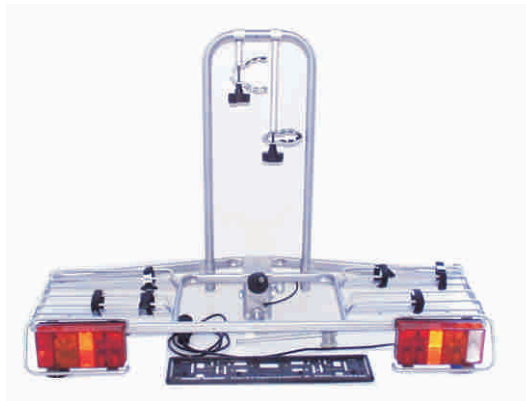

BICYCLE CARRIER TOW BAR
E823099000