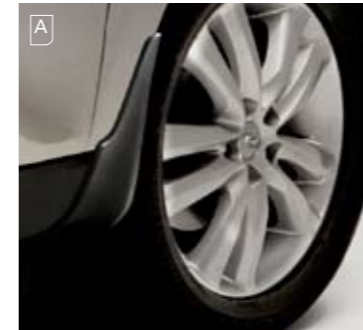

A Mud guard kit front

Additional protection for vehicle body against mud, salt or stones / Kitted OE parts / Colour: black / 2 pieces including fixation material
[2SH46AP000](#)