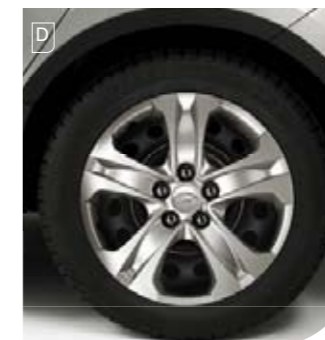

With our alloy wheels you benefit from an outstanding driving performance while adding a personal touch.

Sporty, dynamic, individual.

Our selection of high quality light alloy and steel wheels.

A Alloy wheel kit 6.5J x 16" 215/70 R16 (TPMS*)