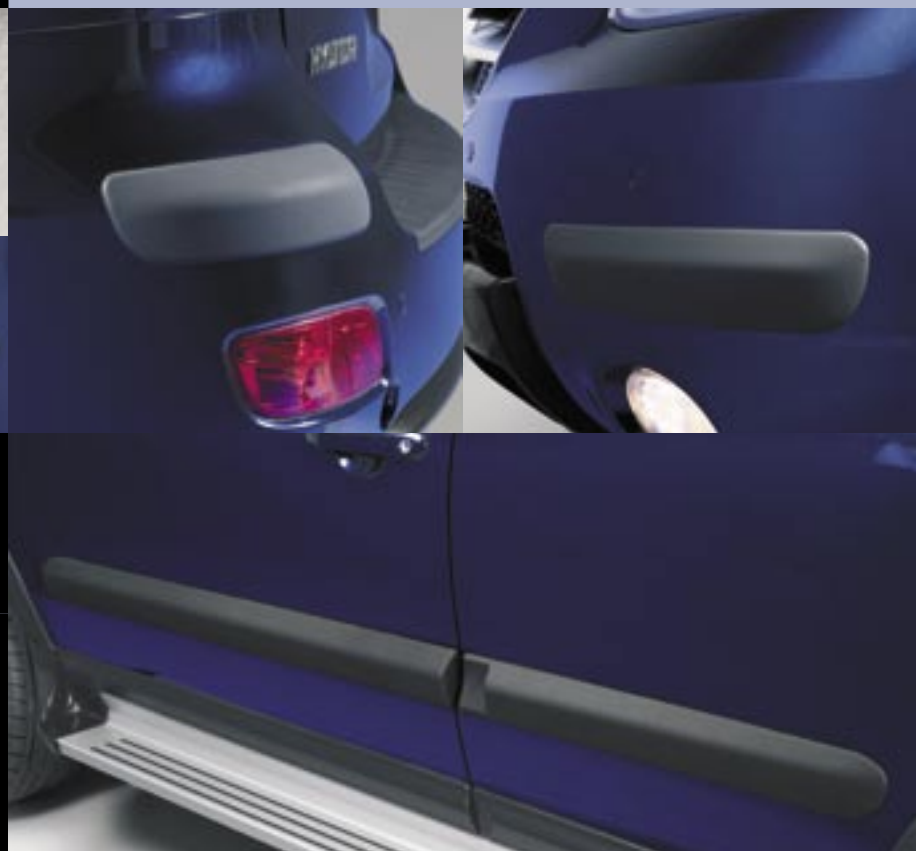

BUMPER CORNER MOULDINGS

Set of 4 tailor made mouldings, PUR, in-mould coated (black)

Part no. E8670-2B000