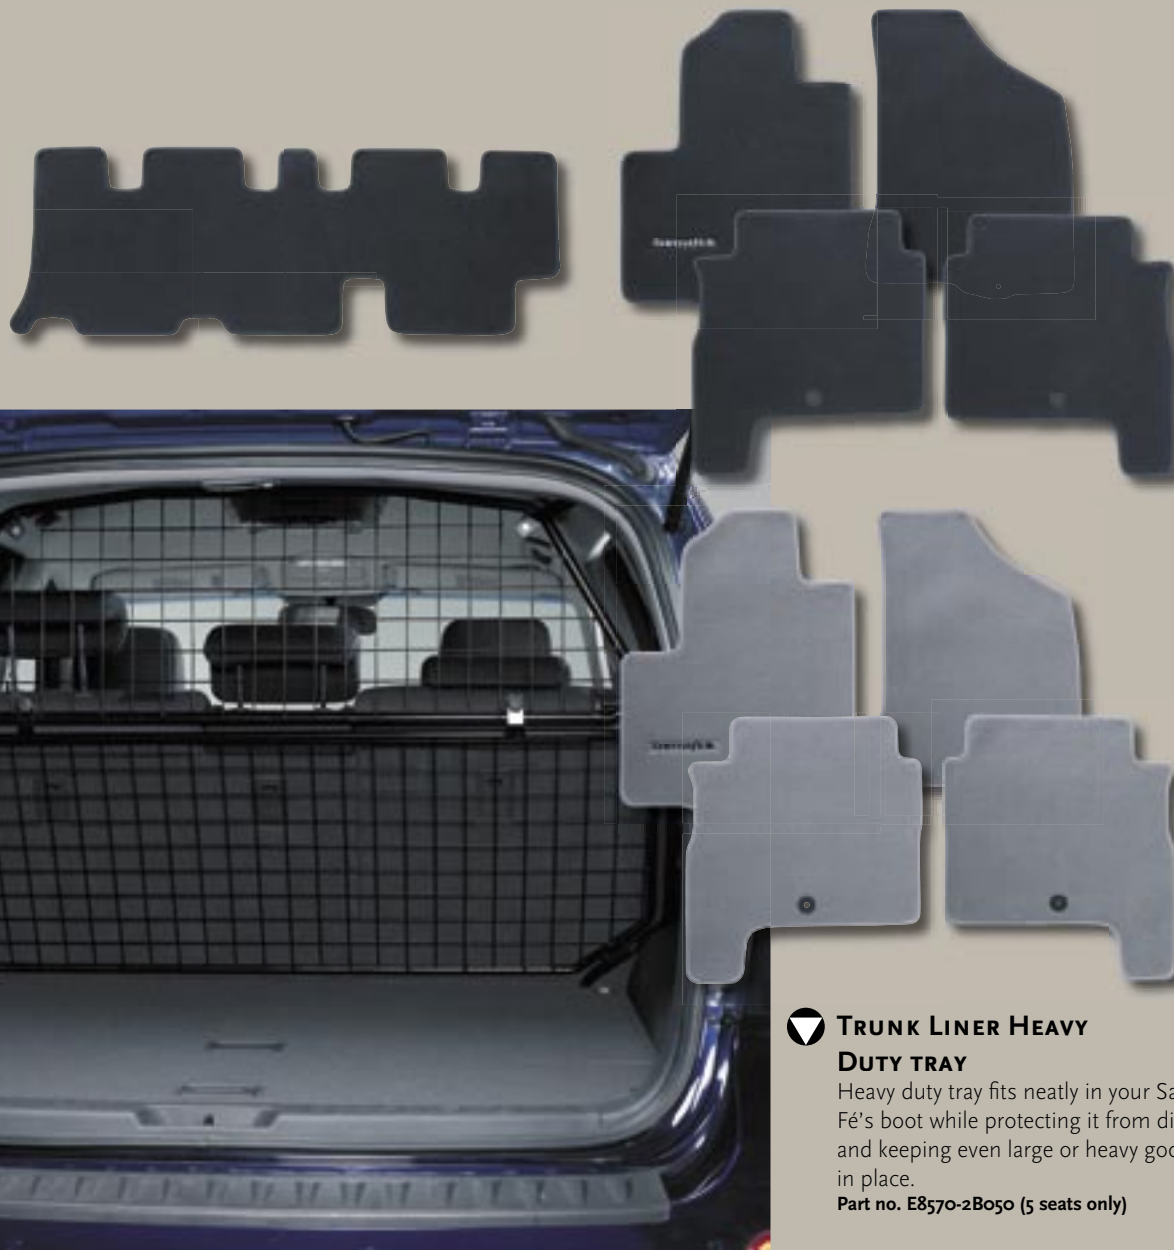

### DVD SYSTEM

Keeps your passengers entertained during long journeys with this handy DVD system, fully integrated into the roof

Part no. E9700-99010